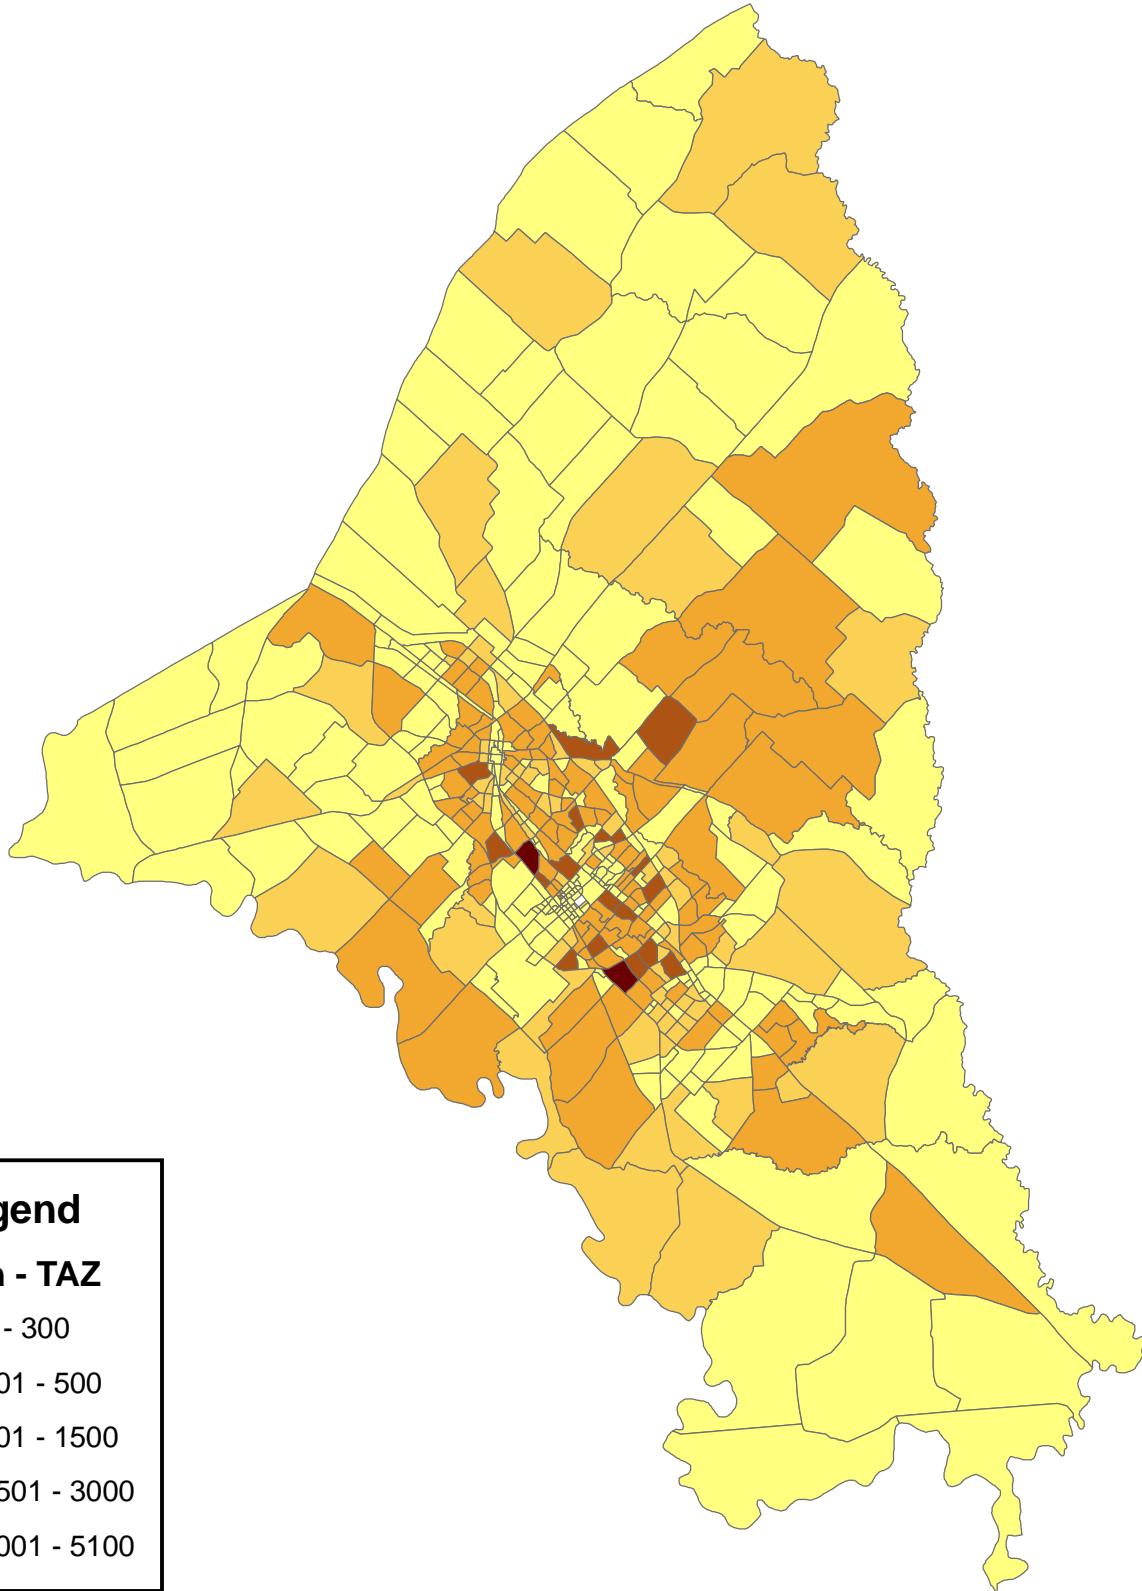

Delphi Panel Predicted Growth

2005-2030, Traffic Analysis Zones

Legend

Growth - TAZ

- 0 - 300
- 301 - 500
- 501 - 1500
- 1501 - 3000
- 3001 - 5100